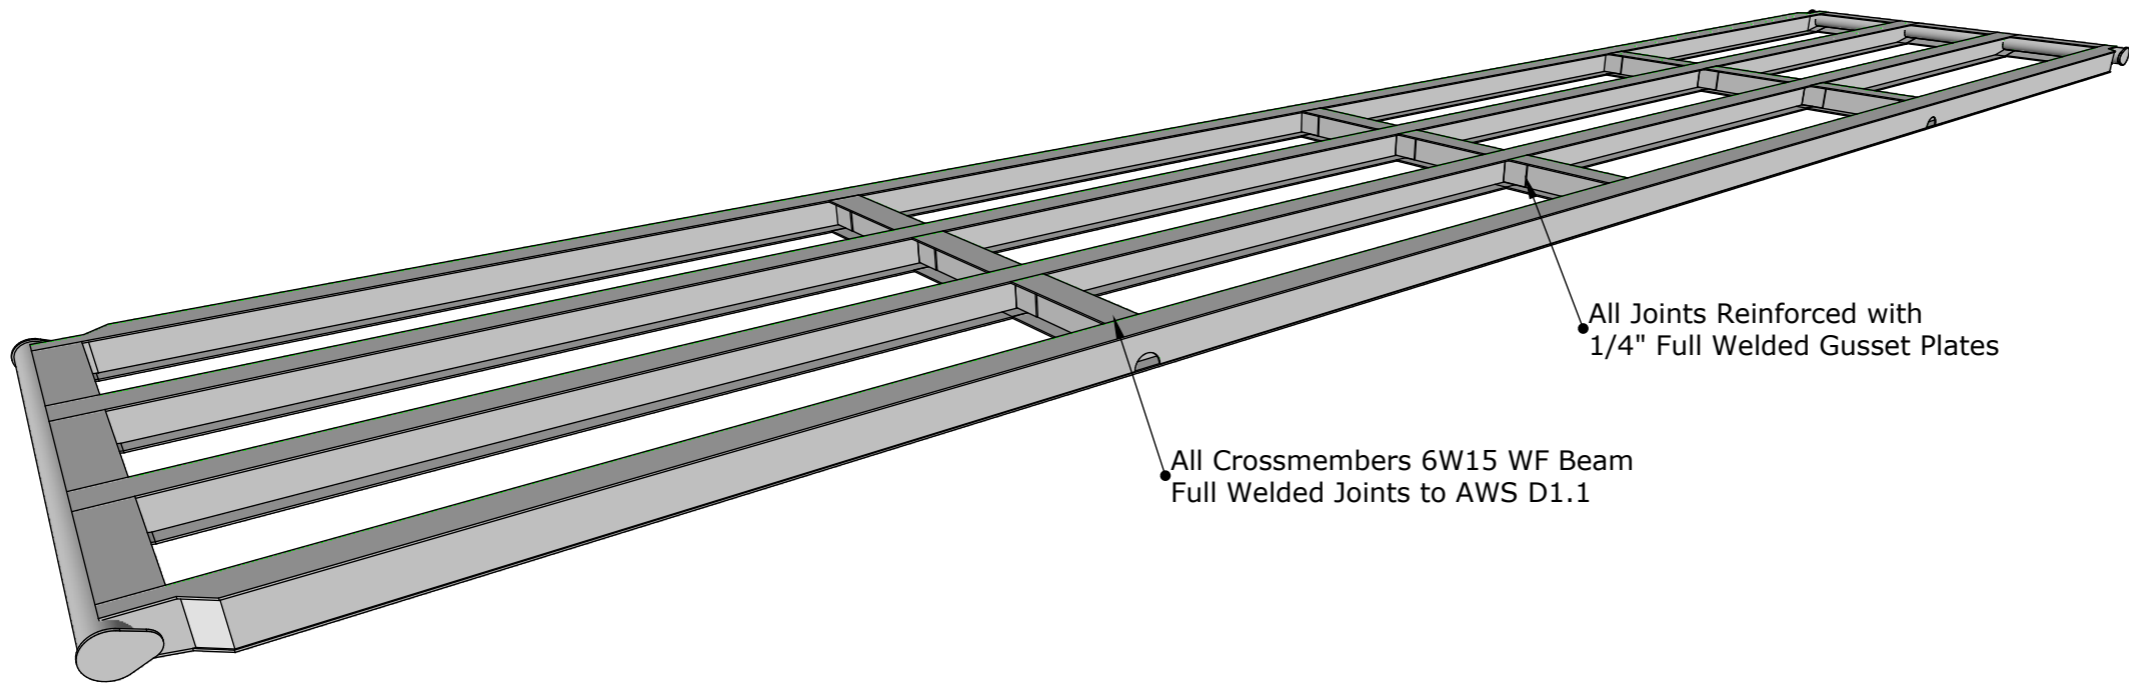

2 8ftx40ft Rig Mat

All Joints Reinforced with 1/4" Full Welded Gusset Plates

All Crossmembers 6W15 WF Beam Full Welded Joints to AWS D1.1