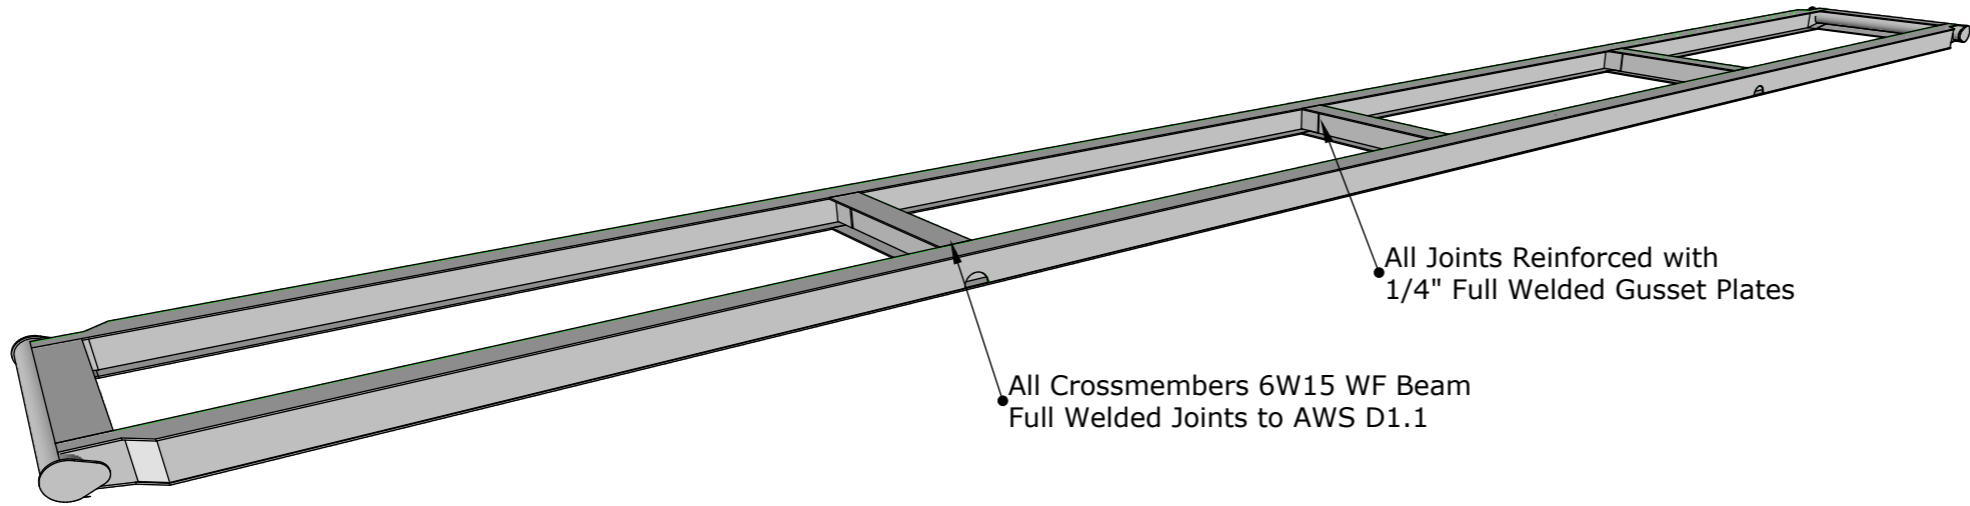

All Joints Reinforced with 1/4" Full Welded Gusset Plates

All Crossmembers 6W15 WF Beam Full Welded Joints to AWS D1.1

2 4ftx40ft Rig Mat