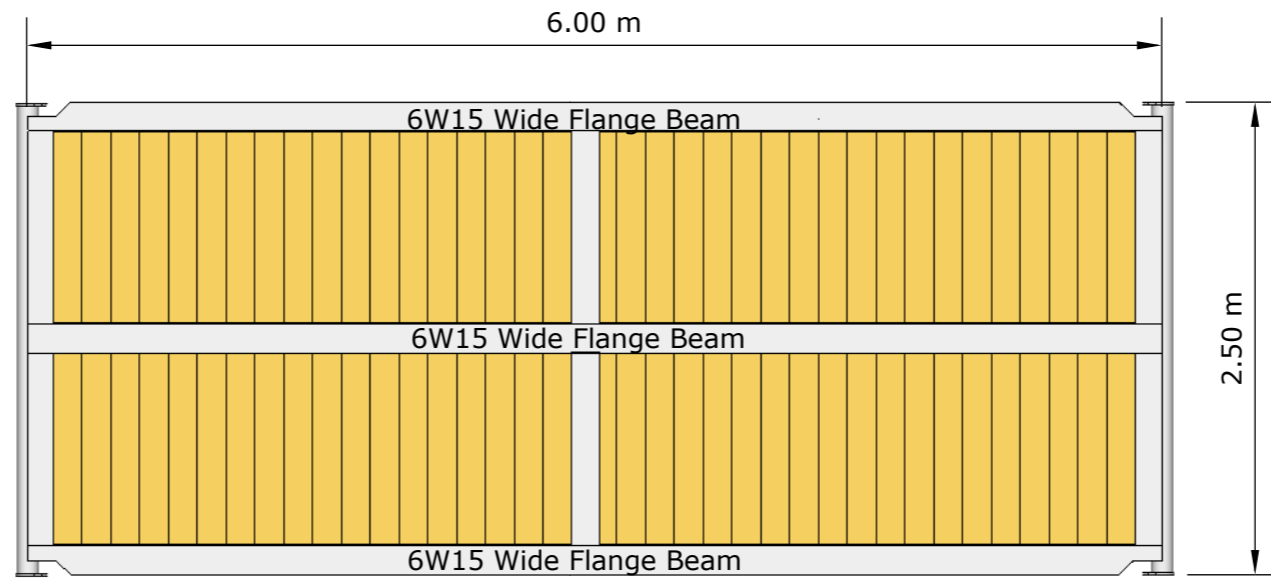

1 2.5m x 6m Rig Mat Dimensions
Scale: 1:40

2 2.5m x 12m Rig Mat Dimensions
Scale: 1:40

MT Rigmat Dimensions

2.5m x 6m and 2.5m x 12m

For Sales Or Information Contact:

Travis Jordan
Owner/President
Cell: (406) 274-1230
travis@mtrigmat.com