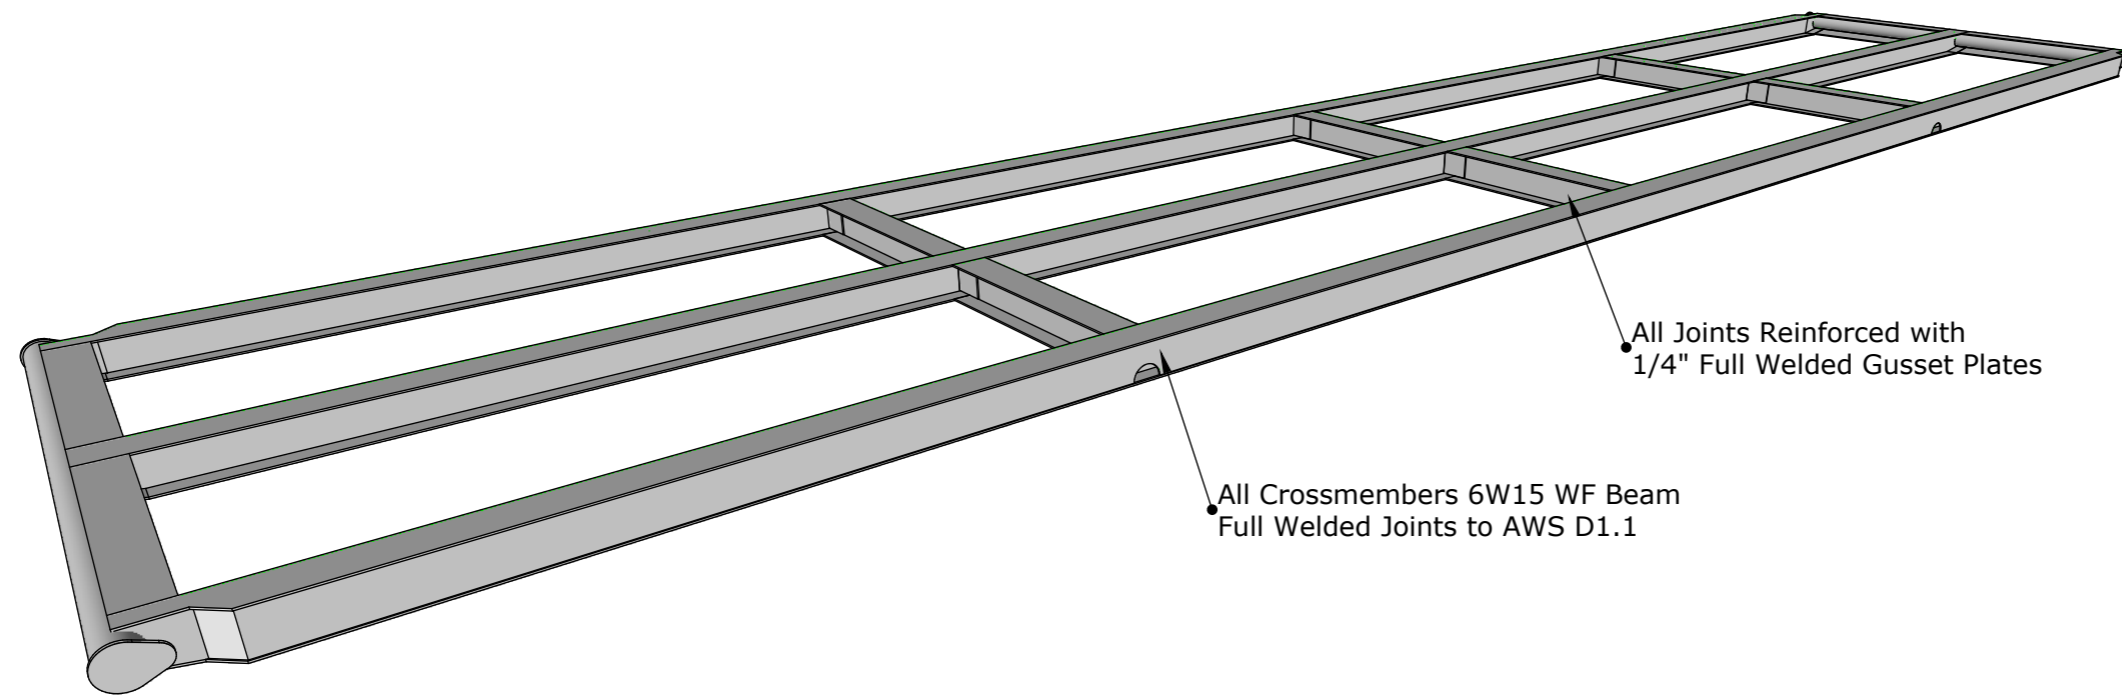

2 2.5m x 12m Rig Mat

MT Rigmat Frame Detail

2.5m x 6m and 2.5m x 12m

For Sales Or Information Contact:

Travis Jordan
Owner/President
Cell: (406) 274-1230
travis@mtrigmat.com

MT Rig Mat LLC
PO Box 190
Charlo, MT 59824
www.mtrigmat.com