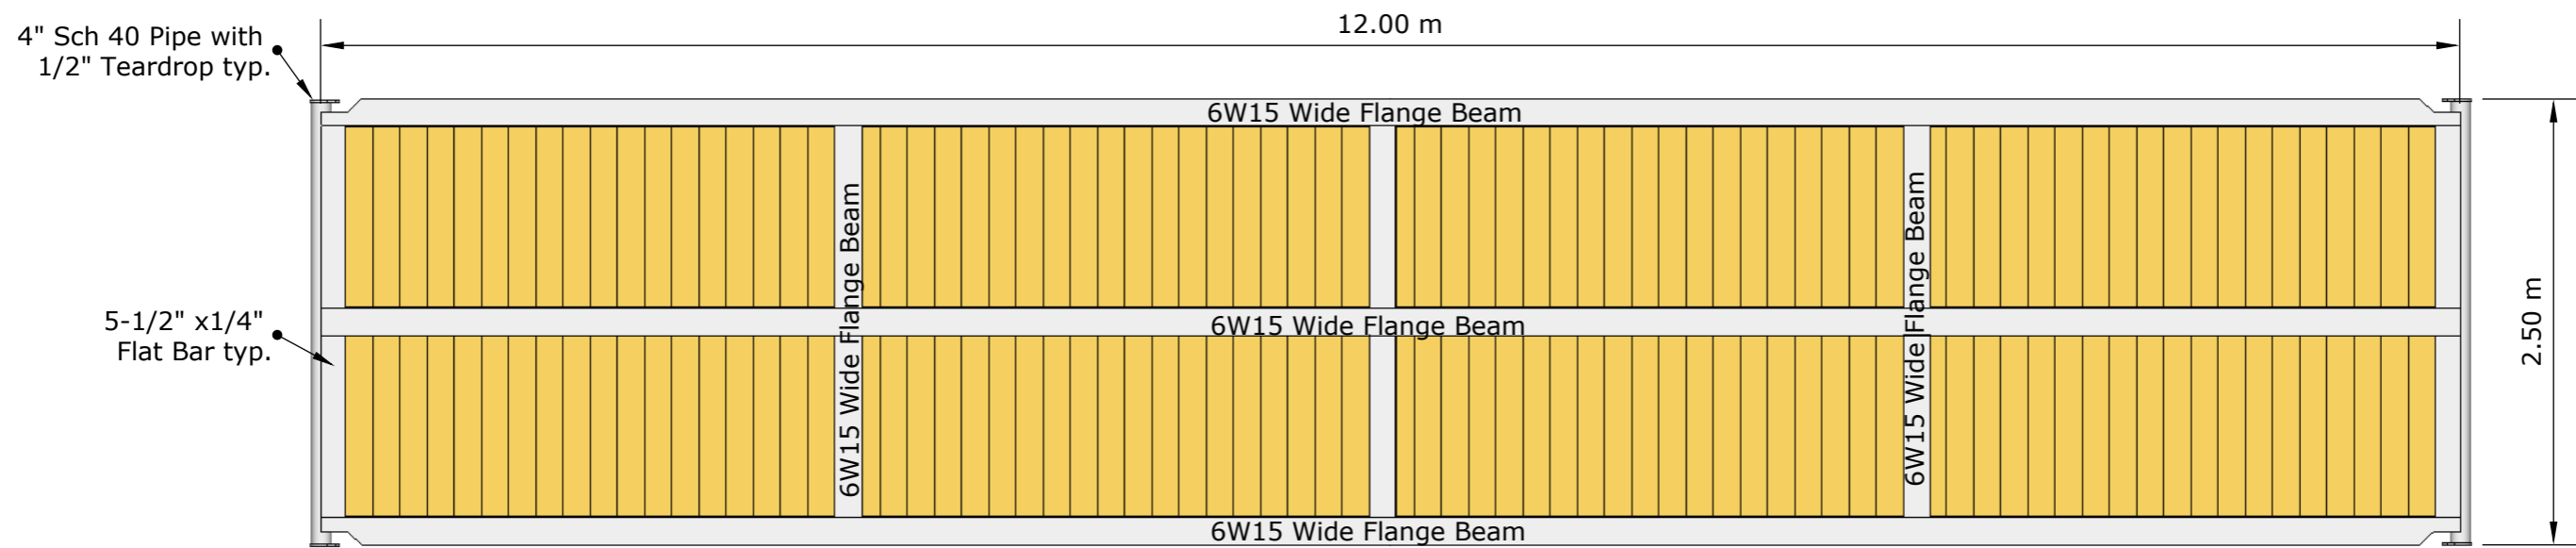

1 2.5m x 6m Rig Mat Dimensions
Scale: 1:40

2 2.5m x 12m Rig Mat Dimensions
Scale: 1:40

MT Rigmat Dimensions

2.5m x 6m and 2.5m x 12m

For Sales Or Information Contact:

Travis Jordan
Owner/President
Cell: (406) 274-1230
travis@mtrigmat.com