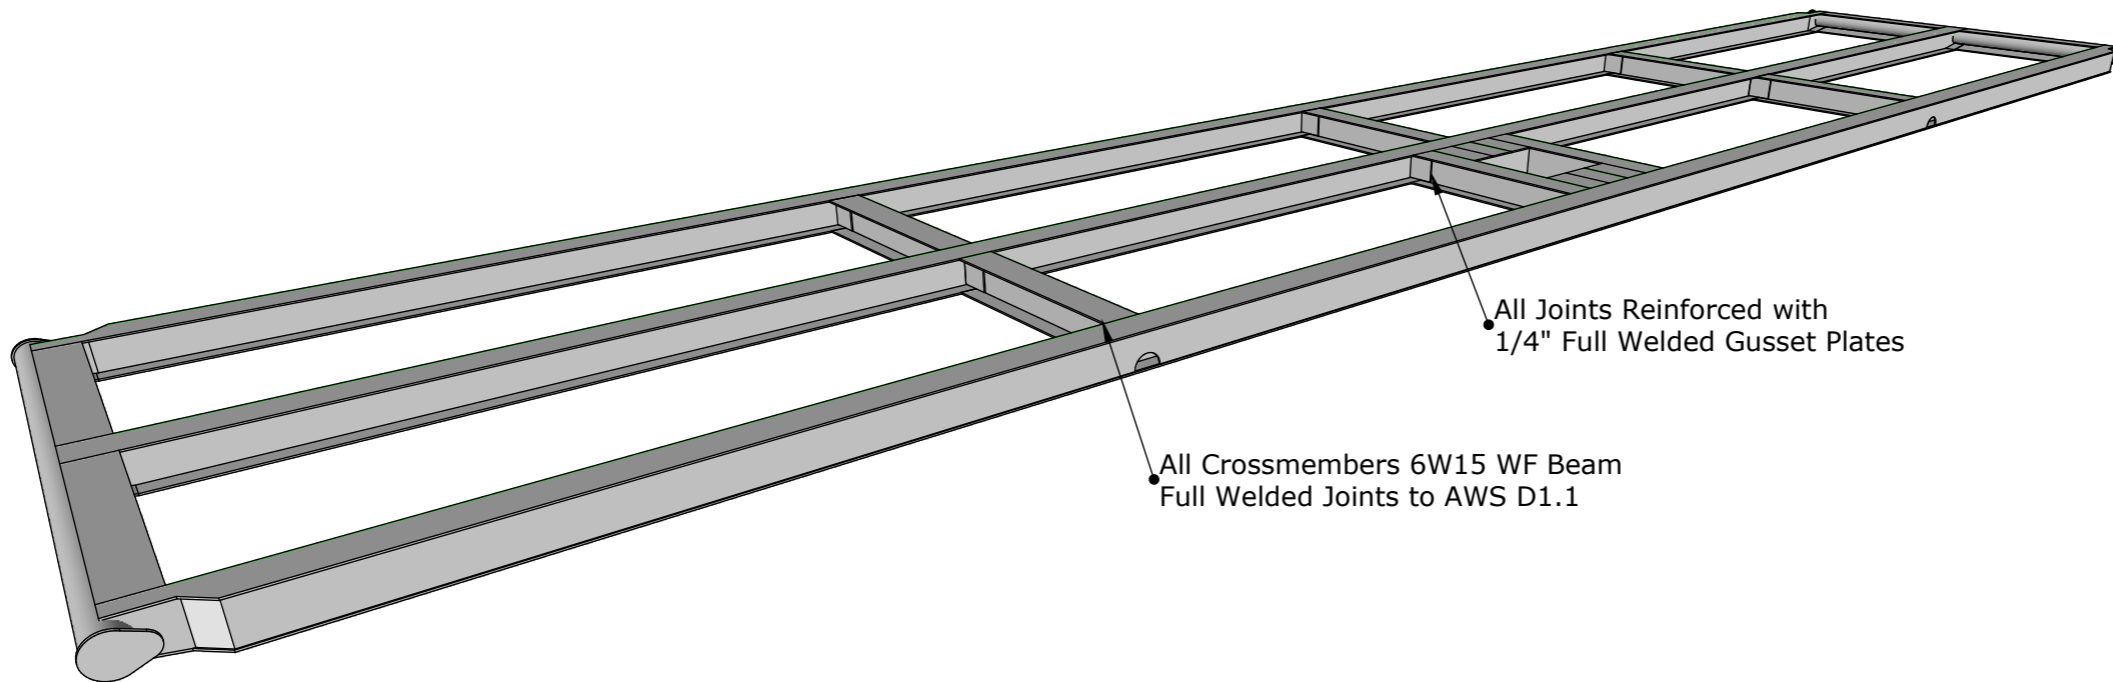

2 8ftx40ft Rig Mat

All Joints Reinforced with 1/4" Full Welded Gusset Plates

All Crossmembers 6W15 WF Beam Full Welded Joints to AWS D1.1

MT Rigmat Mousehole Frames 8x20ft and 8x40ft Sizes

For Sales Or Information Contact:

Travis Jordan
Owner/President
Cell: (406) 274-1230
travis@mtrigmat.com

MT Rig Mat LLC
PO Box 190
Charlo, MT 59824
www.mtrigmat.com